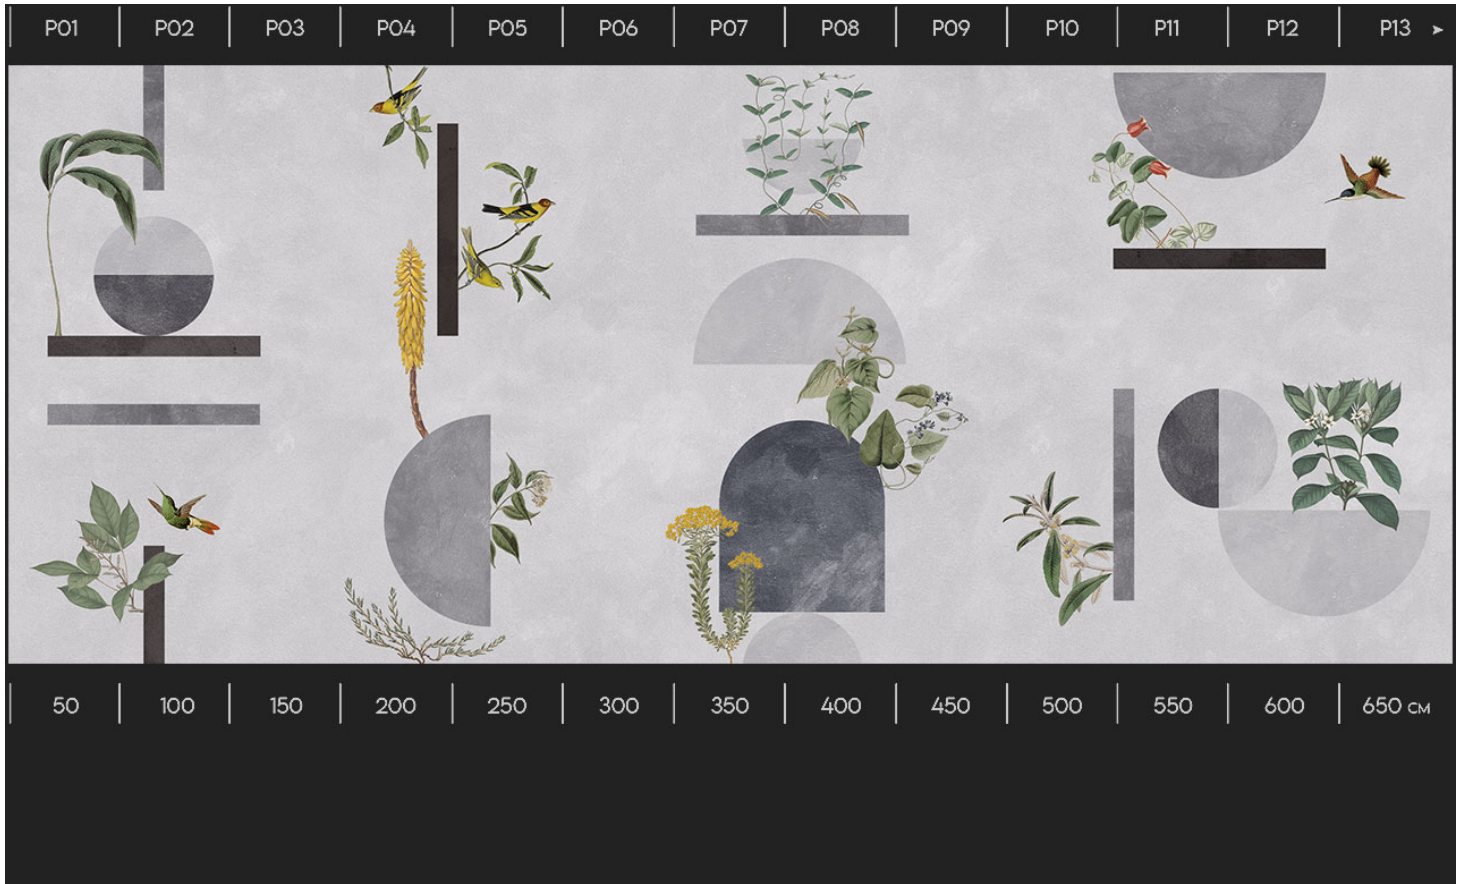

Pattern

PR1.01.1 GL / ES

Type:	Grain Loaded
Material:	Textile Wallpaper Base
Fire certification:	Bs1, d0 (European)
Weight:	250 grs /m2
Panel width:	50 cm & 100 cm (endless design)
Panel height:	Customizable (standard 270cm)
Repeat:	Endless design (ask for preview)

Installation

Pattern

PR1.01.2 GL / ES

Type:	Embody Stark
Material:	Textured Vinyl
Fire certification:	Bs1, d0 (European) & ASTM 84 (American)
Weight:	370 grs /m2
Panel width:	50 cm & 100 cm (endless design)
Panel height:	Customizable (standard 270cm)
Repeat:	Endless design (ask for preview)

Installation

Pattern

PR1.01.3 GL / ES

Type:	Embody Stark
Material:	Textured Vinyl
Fire certification:	Bs1, d0 (European) & ASTM 84 (American)
Weight:	370 grs /m2
Panel width:	50 cm & 100 cm (endless design)
Panel height:	Customizable (standard 270cm)
Repeat:	Endless design (ask for preview)