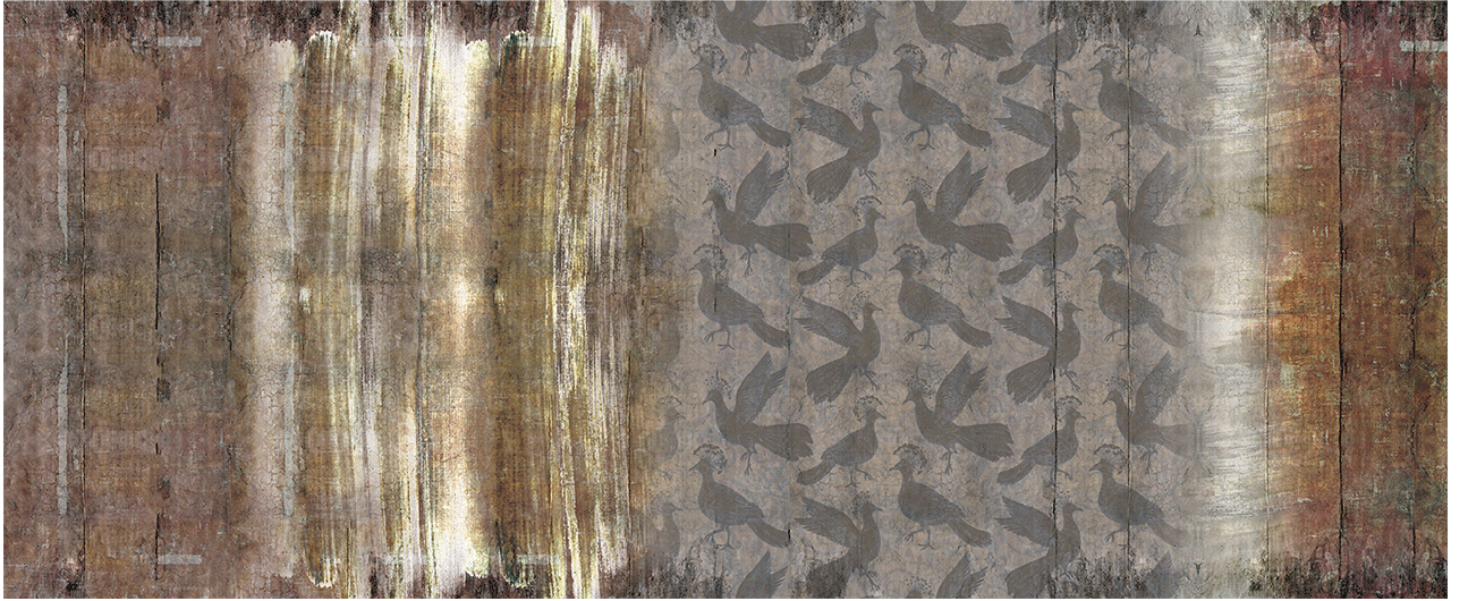

P01 | P02 | P03 | P04 | P05 | P06 | P07 | P08 | P09 | P10 | P11 | P12 | P13 ▶

50 | 100 | 150 | 200 | 250 | 300 | 350 | 400 | 450 | 500 | 550 | 600 | 650 cm

#### Pattern

## RP1.05 TW

Type:	Textured White
Material:	Non woven aqua sand
Fire certification:	Bs1, d0 (European)
Weight:	180 grs /m2
Panel width:	50 cm (endless design)
Panel height:	Customizable (standard 270cm)
Repeat:	Endless design (ask for preview)